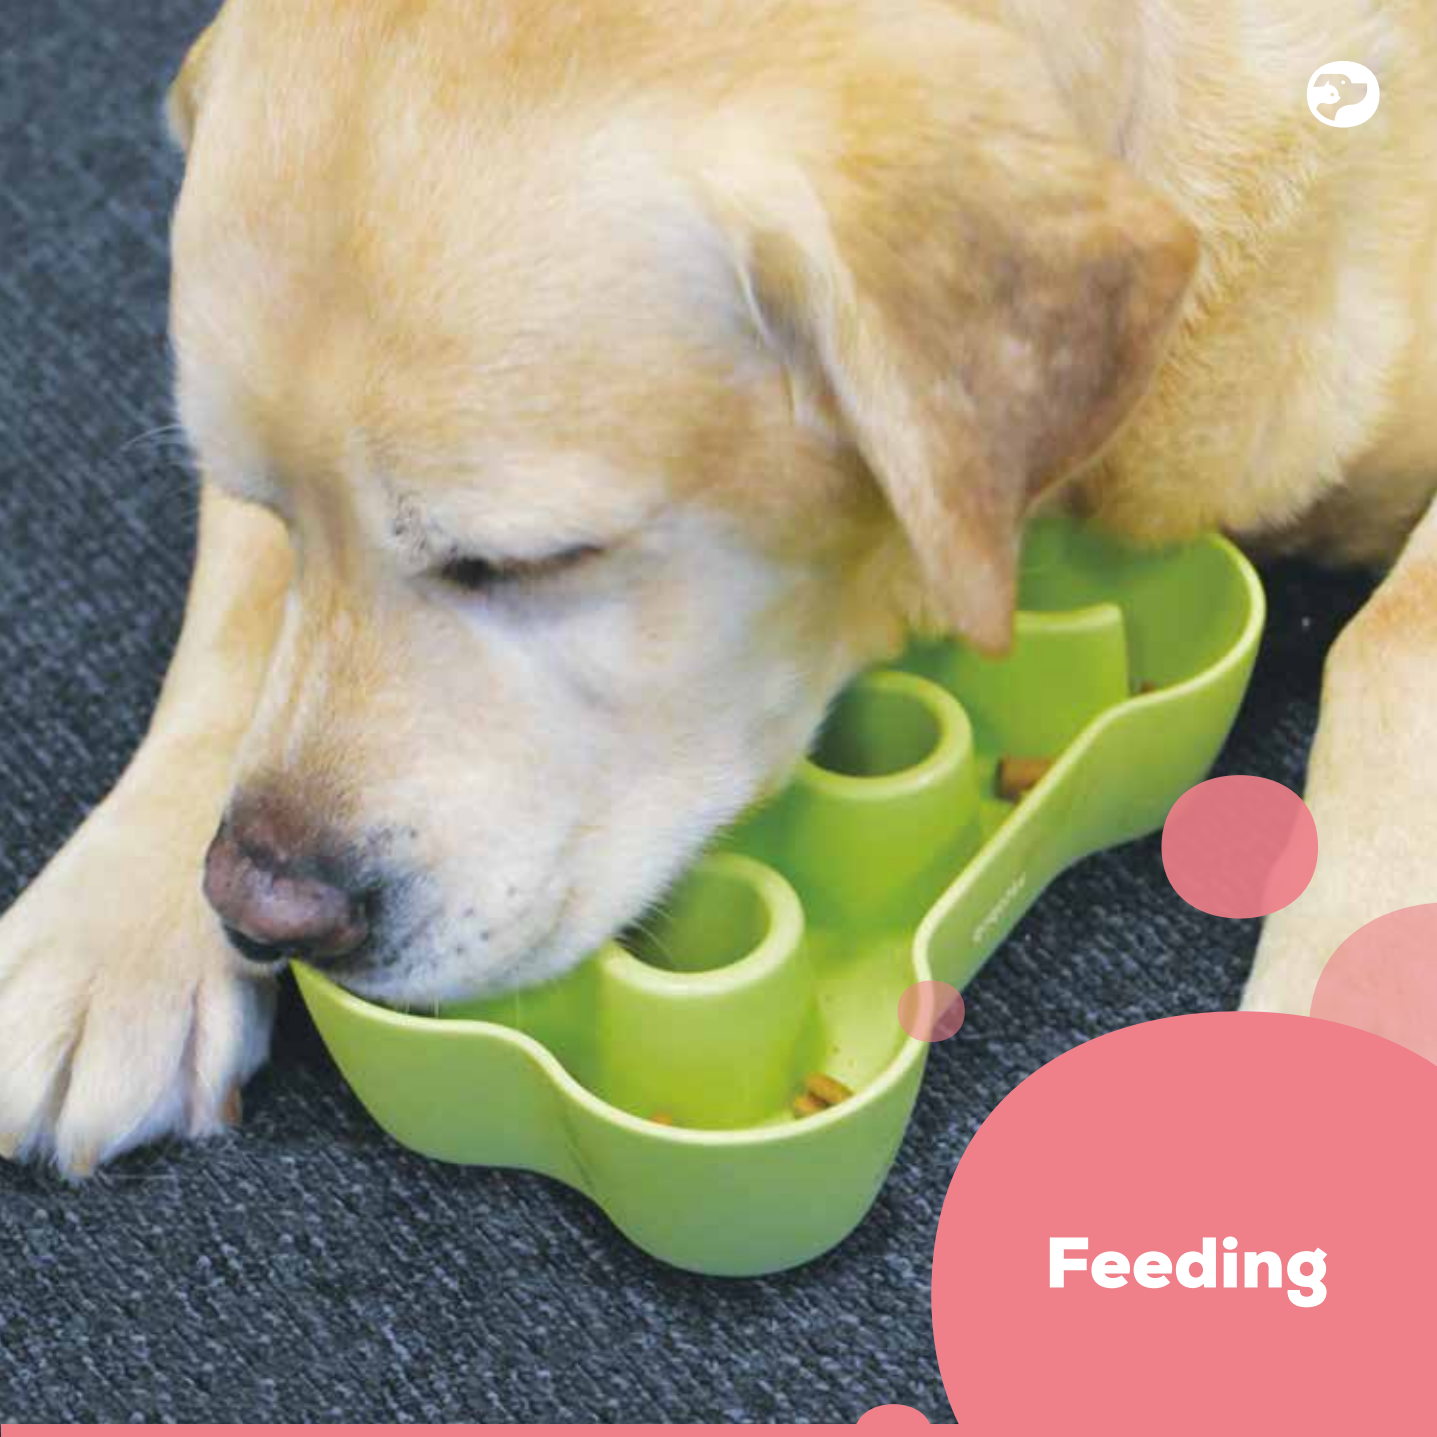

**Crunch
& POP**

Feeding

vétopop

 **Easy to clean,
dishwasher-safe!**

Slow-feed bowl dog

Dog bowl that promotes up to 10 times slower and more natural eating.

Ideal for overweight animals and overeaters.

Mentally stimulating, avoids boredom.