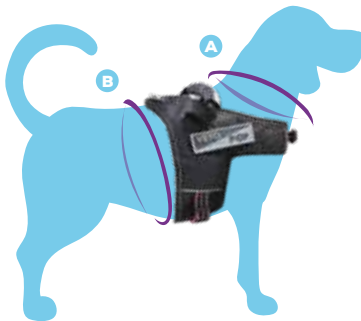

Adjustable black dog harness with coloured stripes and fluorescent stitching in the middle.

Comfortable, durable, and light.

A frosted zinc alloy ring ensures secure leash attachment during walks.

Nylon.

Comfortable ergonomic handle.

Adjustable reflective Velcro on each side.

Available in 3 colours and 3 sizes.

Sold individually. Individually packaged.

A Neck circumference

B Abdomen circumference

Size S
A 44 - 48 cm
B 54 - 58 cm